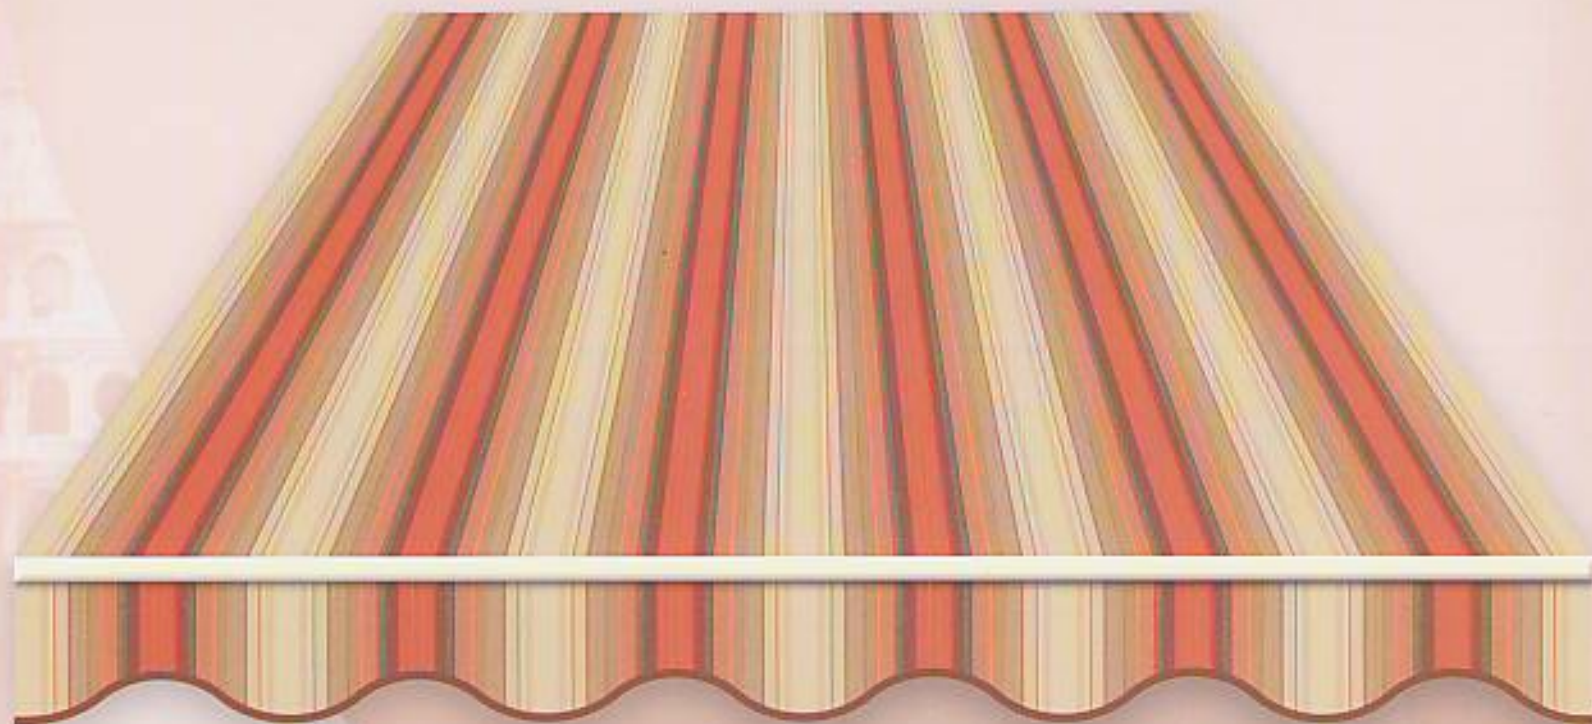

**Tempotest 5010/11<sup>®</sup>** 120cm (47") rapp. 20cm (8")

84%

89%

SPF 80

>10% ↑ <20%

Company with  
Quality System  
UNI EN ISO 9001:2000  
certified by TUV

**Tempotest 5072/88<sup>o</sup>** 120cm (47") rapp. 40cm (16")