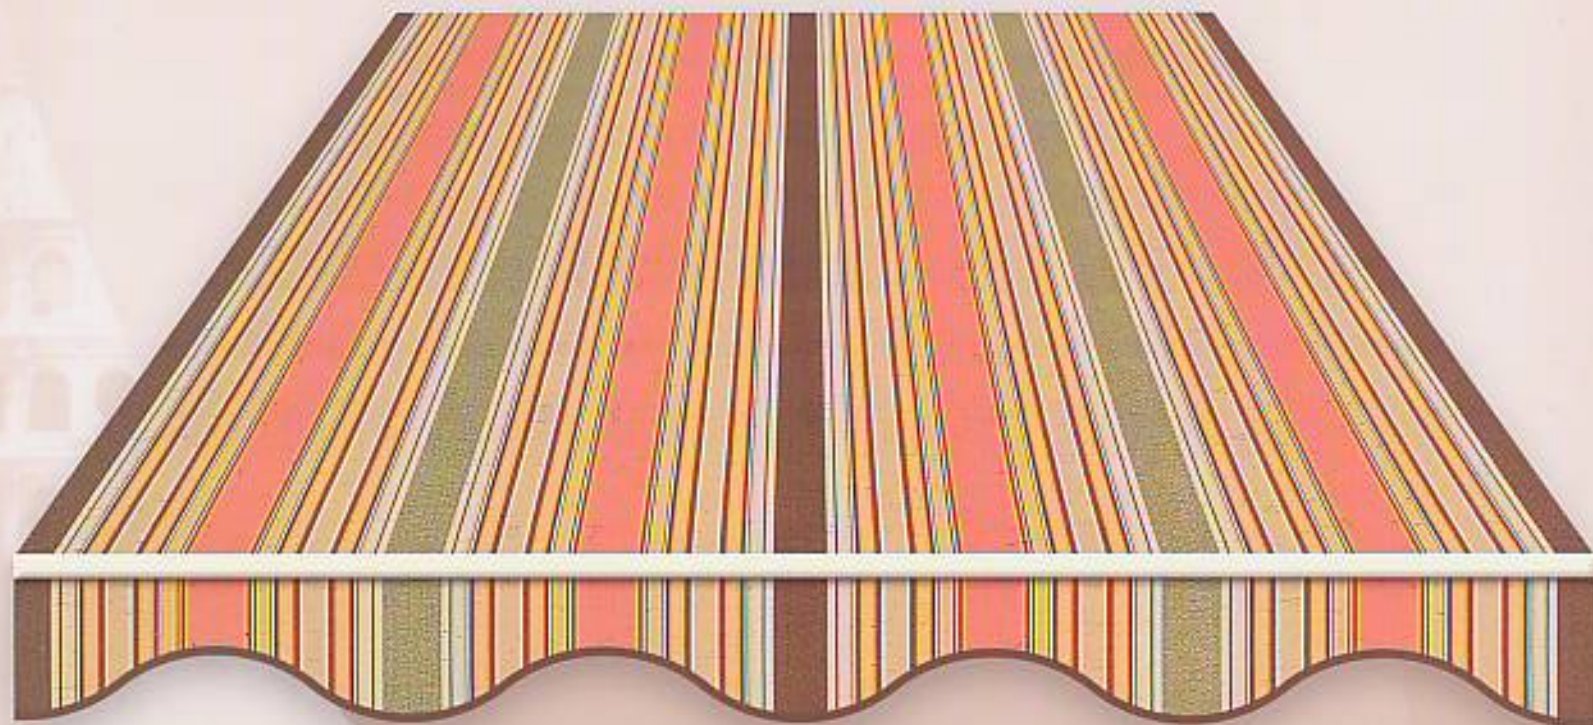

ROSSI

Company with  
Quality System  
UNI EN ISO 9001:2000  
certified by TUV

**Tempotest 1104<sup>®</sup>** 120cm (47") rapp. 30cm (12")

Company with  
Quality System  
UNI EN ISO 9001:2000  
certified by TUV

**Tempotest 500I/II**® 120cm (47") rapp. 40cm (16")

Company with  
Quality System  
UNI EN ISO 9001:2000  
certified by TUV

**Tempotest 500I/26<sup>®</sup>** 120cm (47") rapp. 40cm (16")

Company with  
Quality System  
UNI EN ISO 9001:2000  
certified by TUV

**Tempotest 5010/11<sup>®</sup>** 120cm (47") rapp. 20cm (8")

84%

89%

SPF 80

>10% ↑ <20%

Company with  
Quality System  
UNI EN ISO 9001:2000  
certified by TUV

**Tempotest 5072/88<sup>o</sup>** 120cm (47") rapp. 40cm (16")