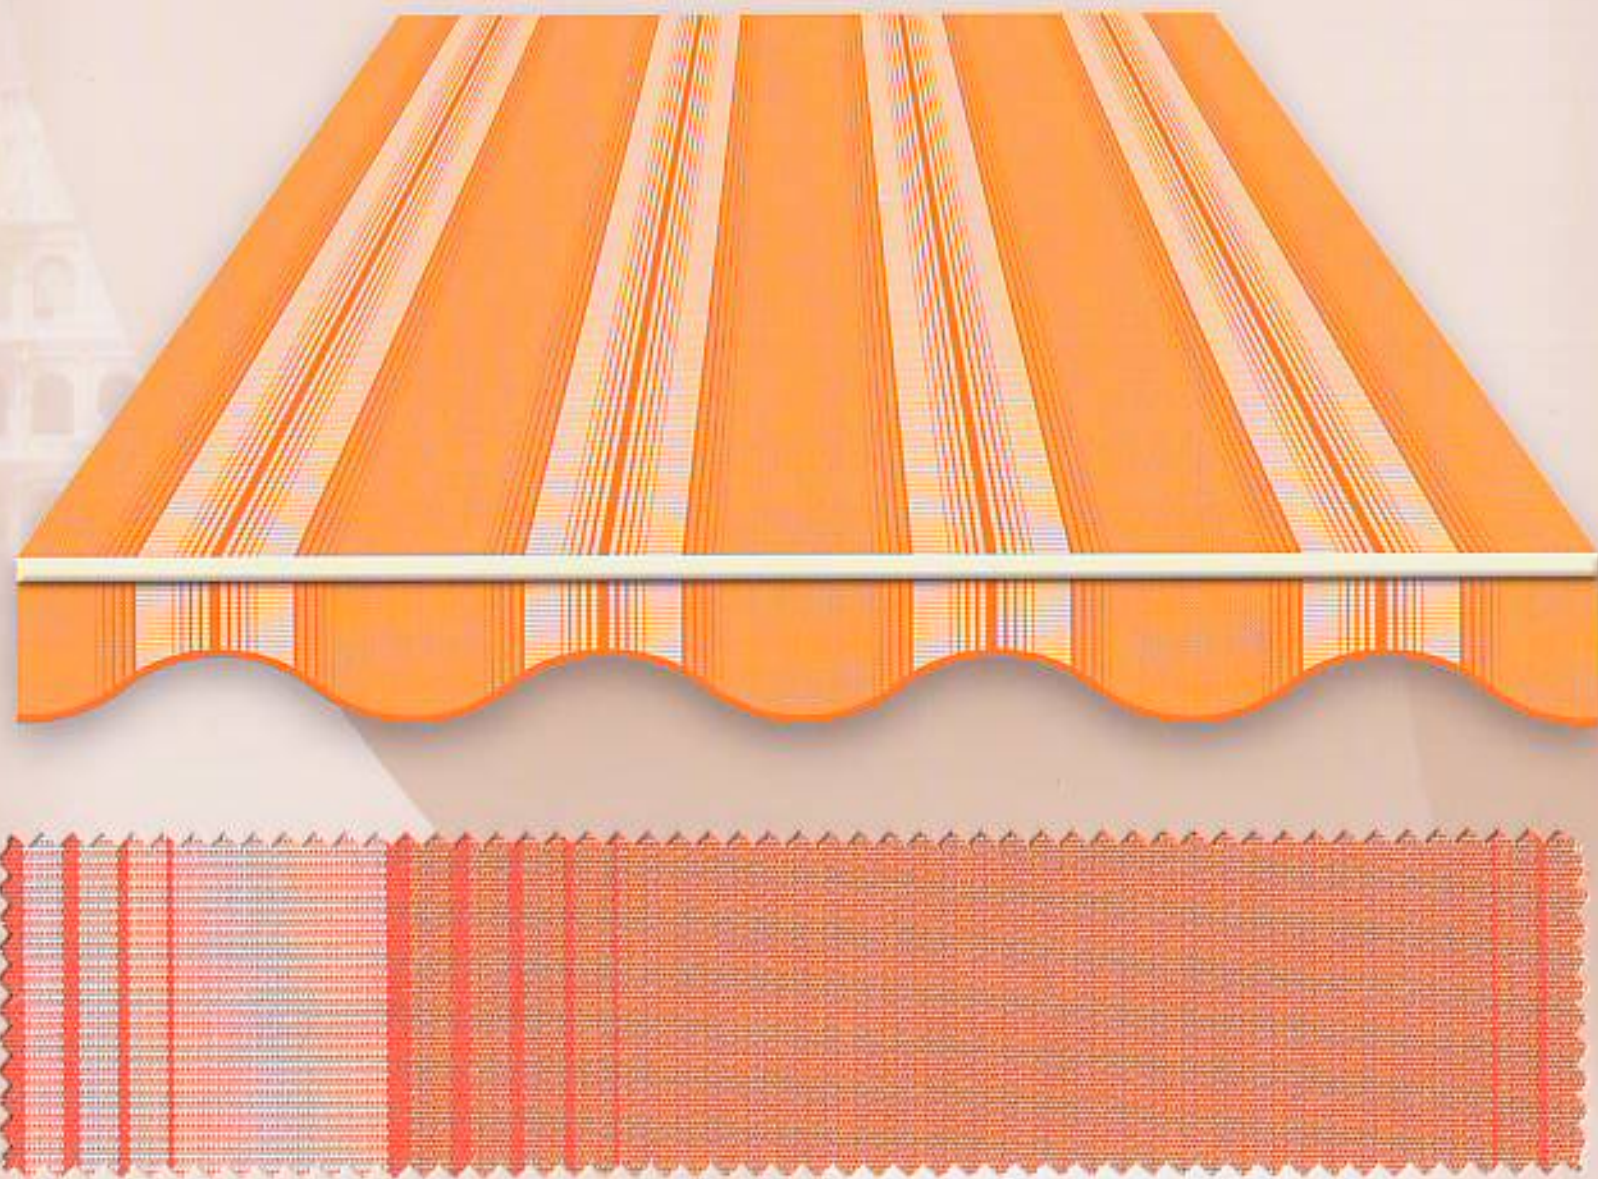

Company with
Quality System
UNI EN ISO 9001:2000
certified by TUV

Tempotest 940/72® 120cm (47") rapp. 30cm (12")