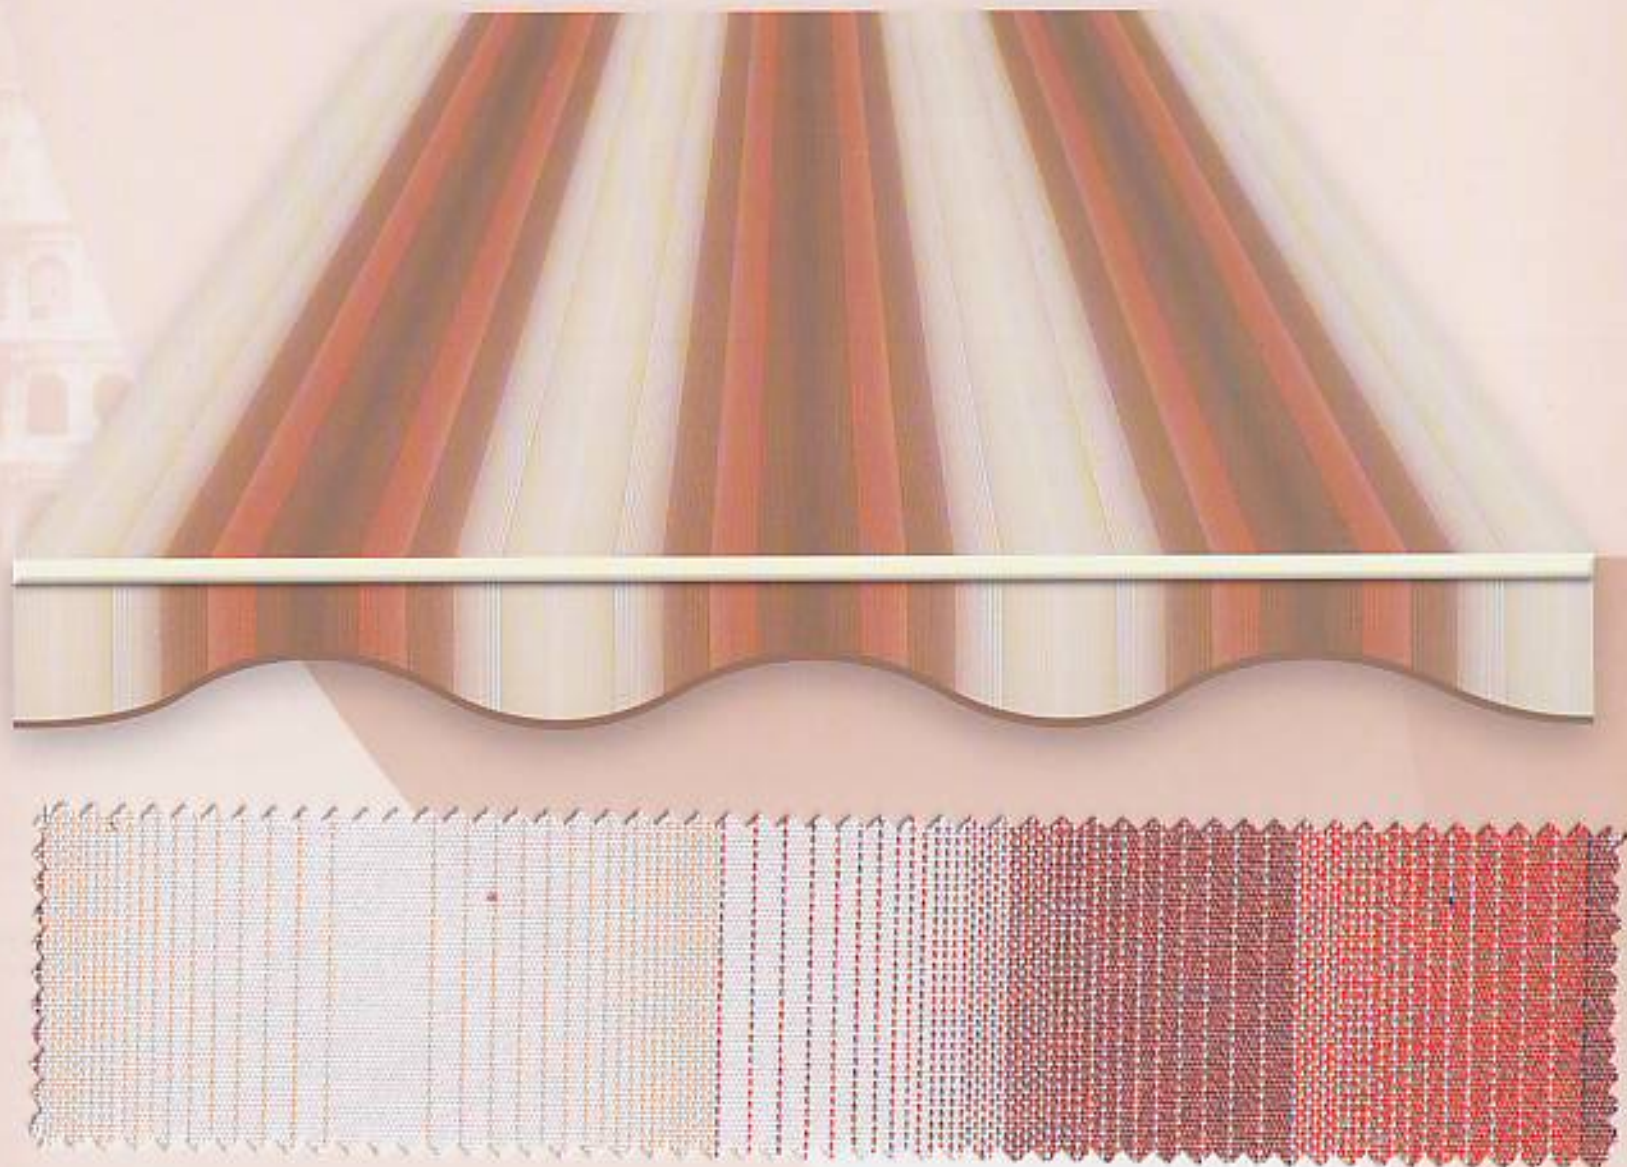

ROSSI

Company with  
Quality System  
UNI EN ISO 9001:2000  
certified by TUV

**Tempotest 1104<sup>®</sup>** 120cm (47") rapp. 30cm (12")

Company with  
Quality System  
UNI EN ISO 9001:2000  
certified by TUV